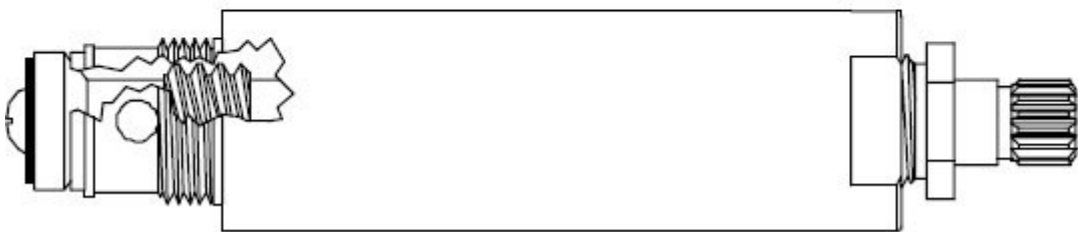

Available with
12pt. Broach
430341

407801 / 407802

FOR **ELJER**

407821 / 407822

430321

431001

431021

FOR ELJER