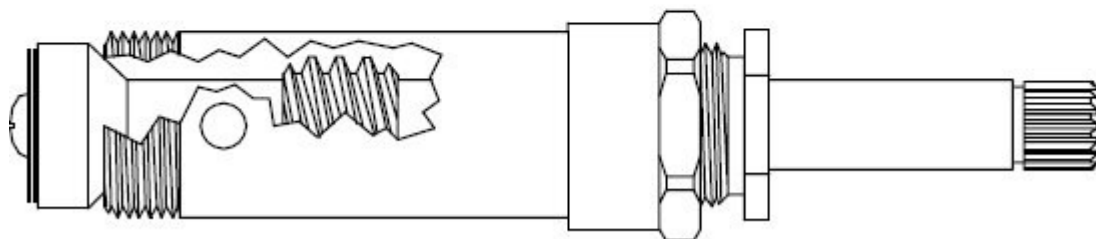

FOR ELJER

411211 / 411212

432822

431301

431321