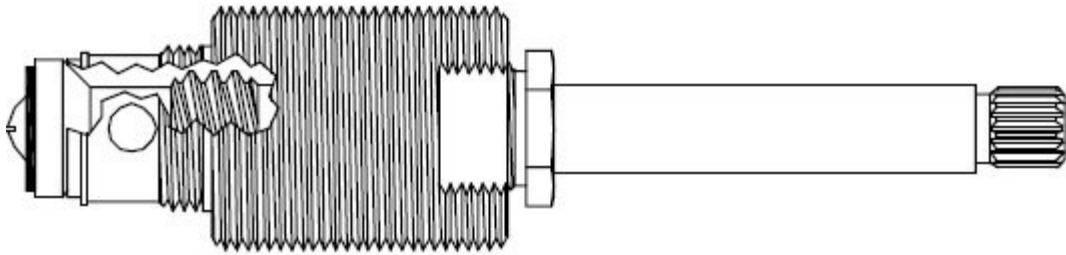

Available with
12pt. Broach
430341

407801 / 407802

FOR **ELJER**

407821 / 407822

430321

431001

431021

FOR ELJER