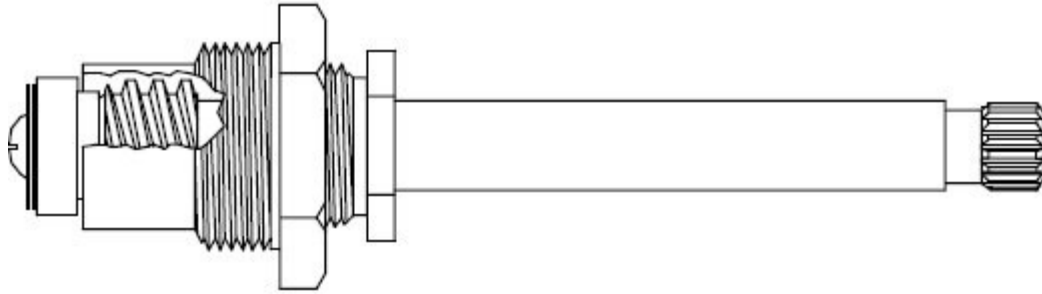

Available with
12pt. Broach
430341

407801 / 407802

FOR **ELJER**

407821 / 407822

430321

431001

431021

FOR ELJER