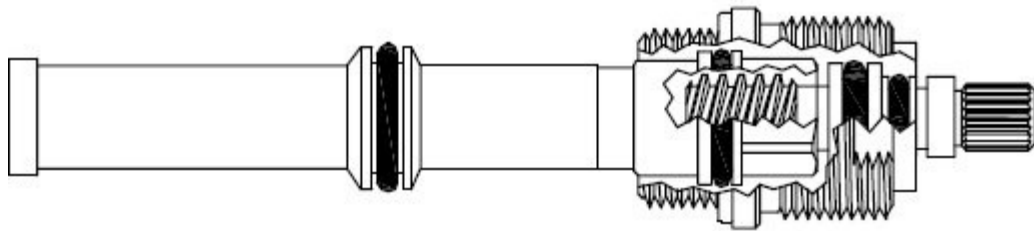

FOR ELJER

411211 / 411212

432822

431301

431321