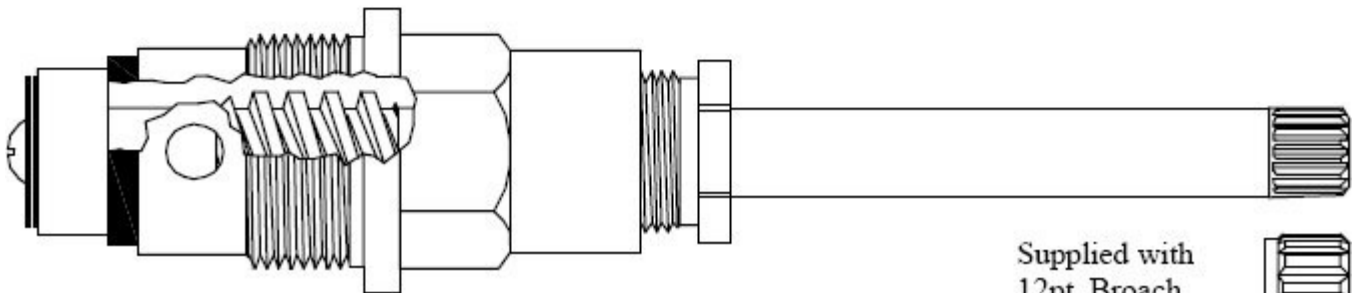

437451

Supplied with
12pt. Broach