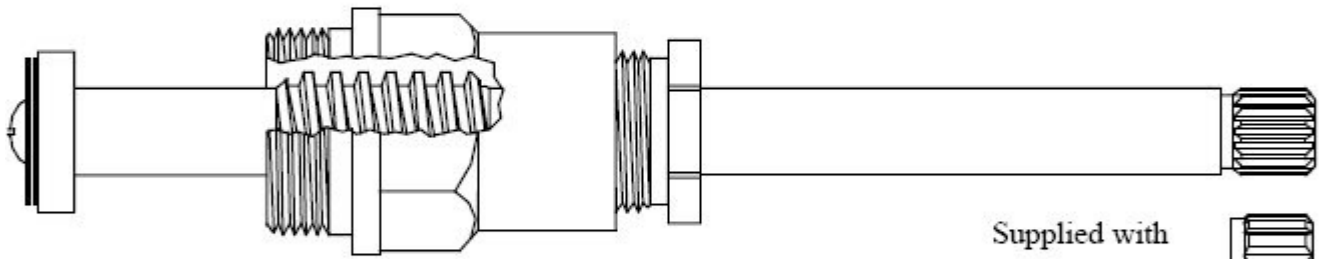

424751

Supplied with
12pt. Broach