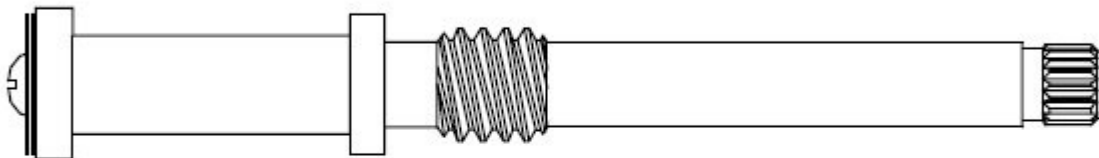

FOR GLAUBER SALTER

269301 / 269302

276501

412451

Supplied with
12pt. Broach

415051

Supplied with
12pt. Broach

FOR GLAUBER SALTER

424411

424751

Supplied with
12pt. Broach

437451

Supplied with
12pt. Broach