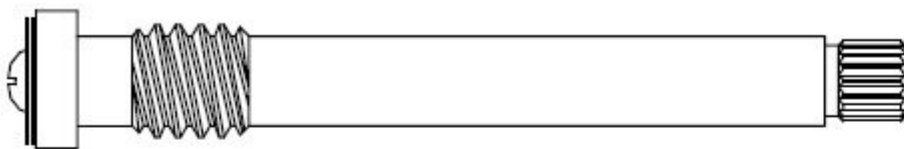

FOR GLAUBER SALTER

269301 / 269302

276501

412451

Supplied with
12pt. Broach

415051

Supplied with
12pt. Broach

FOR GLAUBER SALTER

424411

424751

Supplied with
12pt. Broach

437451

Supplied with
12pt. Broach