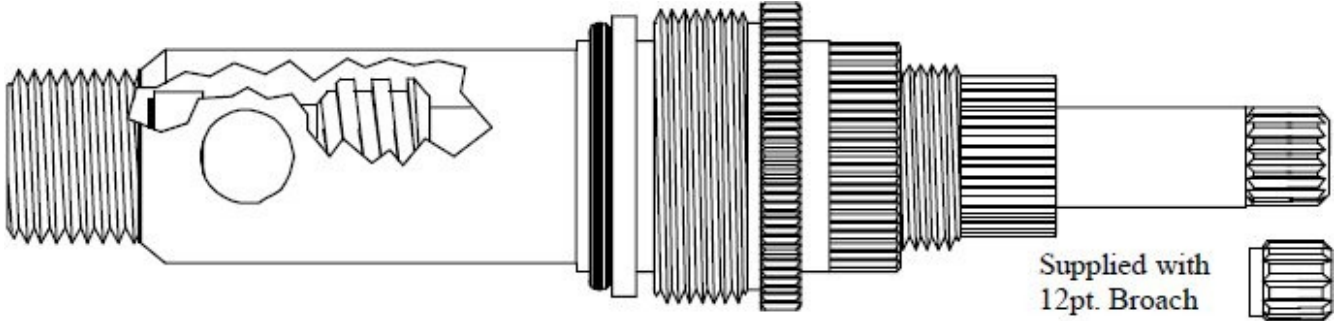

MUELLER

422751