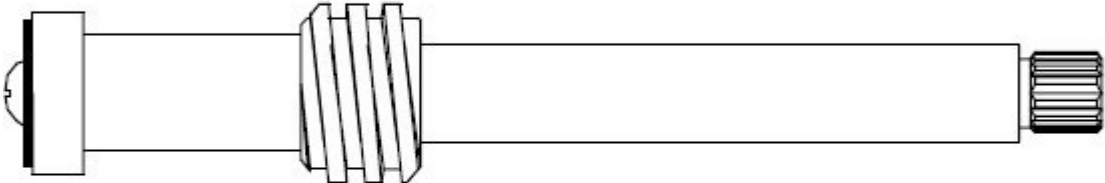

# MUELLER

274061

Supplied with  
12pt. Broach

210021

414801

Available with  
12pt. Broach  
414851