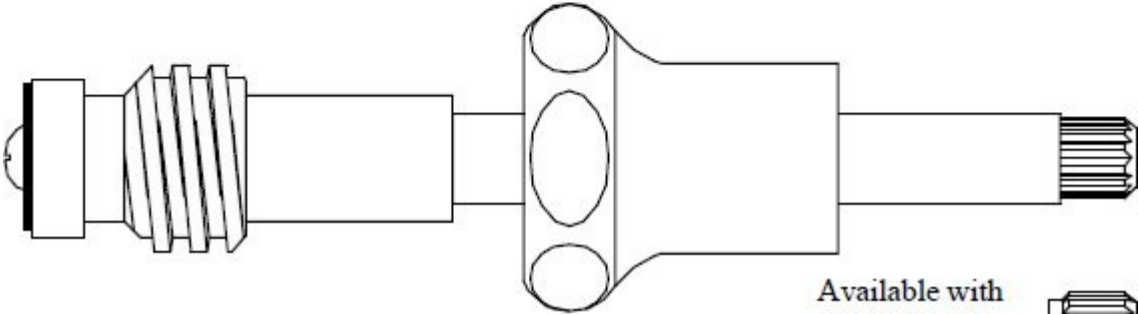

# MUELLER

274061

Supplied with  
12pt. Broach

210021

414801

Available with  
12pt. Broach  
414851