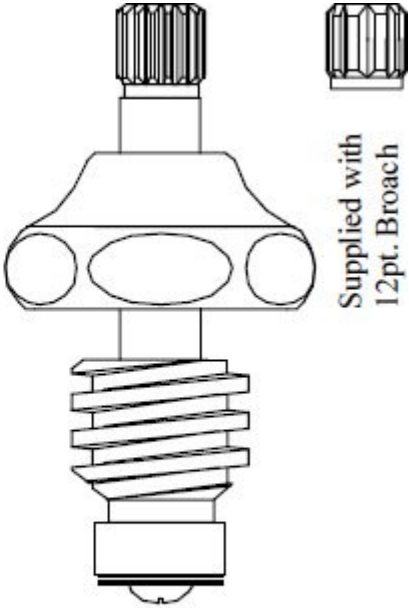

# MUELLER

259061  
259062

201141

Supplied with  
12pt. Broach

401451