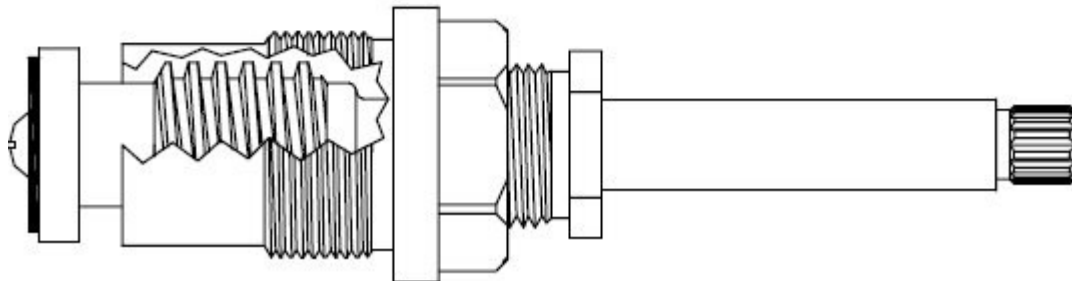

FOR PACIFIC

405921

406451

Supplied with
12pt Broach

413321