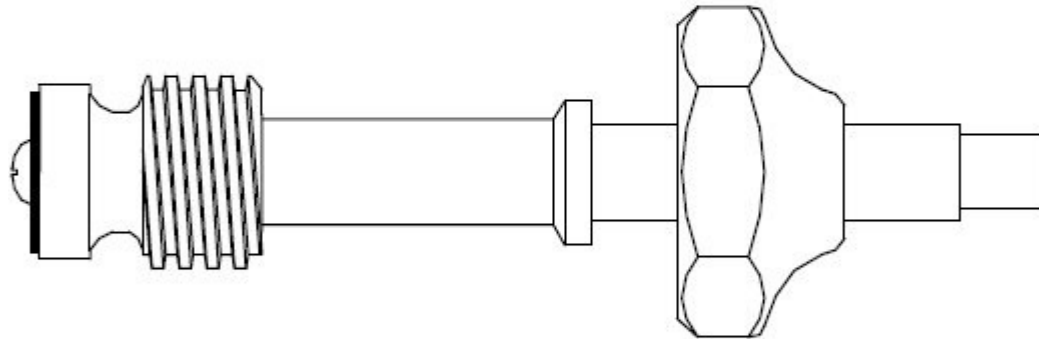

FOR PACIFIC

405921

406451

Supplied with
12pt Broach

413321