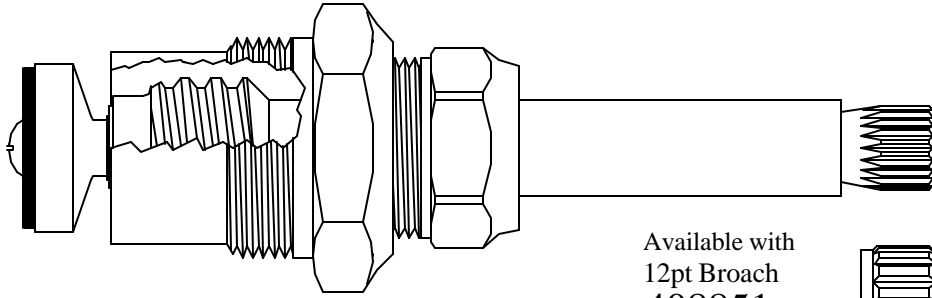

475111 / 475112

475081 / 475082

FOR **SPEAKMAN**

408801

Available with
12pt Broach
408851

431191

475101 / 475102

411701