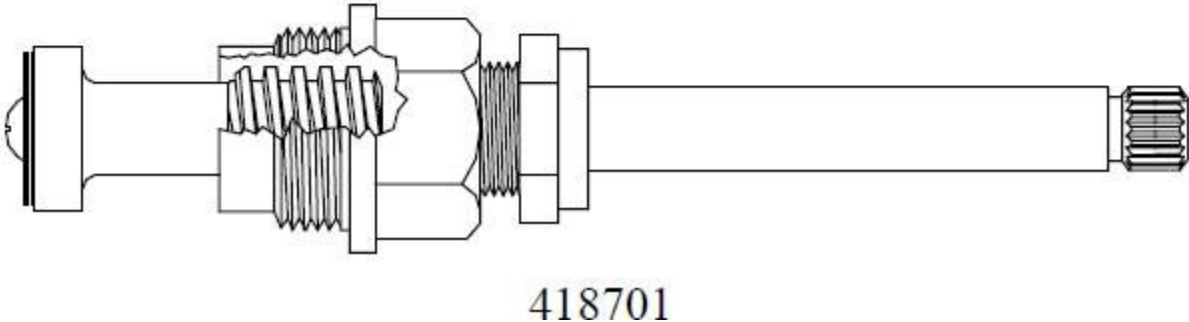

431180

477031 / 477032

216021

Available with
12pt. Broach
416071

UNION BRASS / GOPHER

UNION BRASS / GOPHER

234910

435200