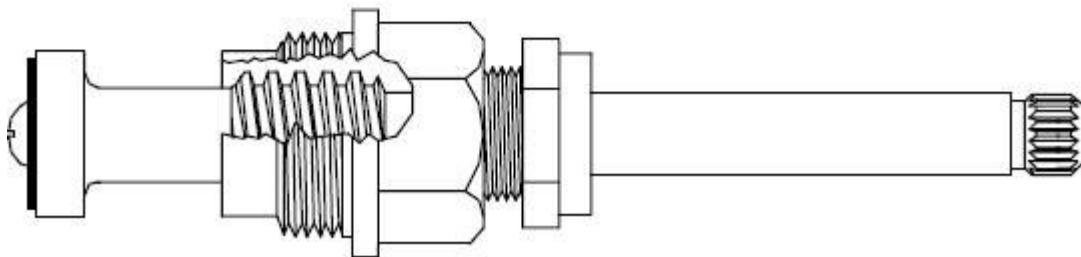

402511 / 402512

430151

469051 / 469052

UNION BRASS / GOPHER

430920

431010

409701

UNION BRASS / GOPHER

431180

477031 / 477032

216021

Available with
12pt. Broach
416071

UNION BRASS / GOPHER

UNION BRASS / GOPHER

234910

435200