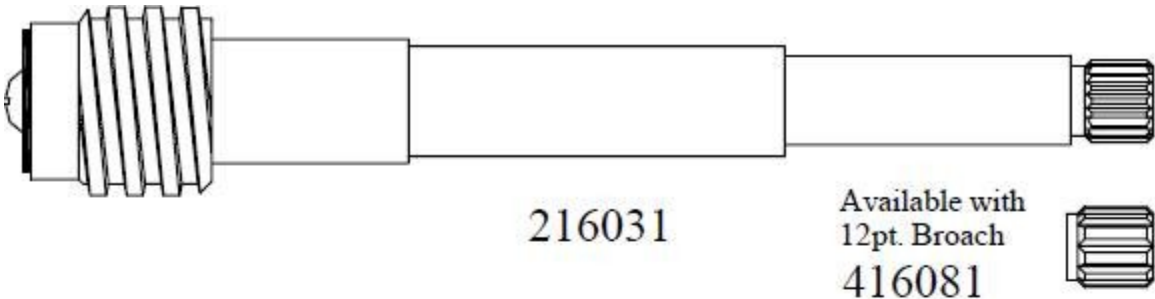

431180

477031 / 477032

216021

Available with
12pt. Broach
416071

UNION BRASS / GOPHER

UNION BRASS / GOPHER

234910

435200